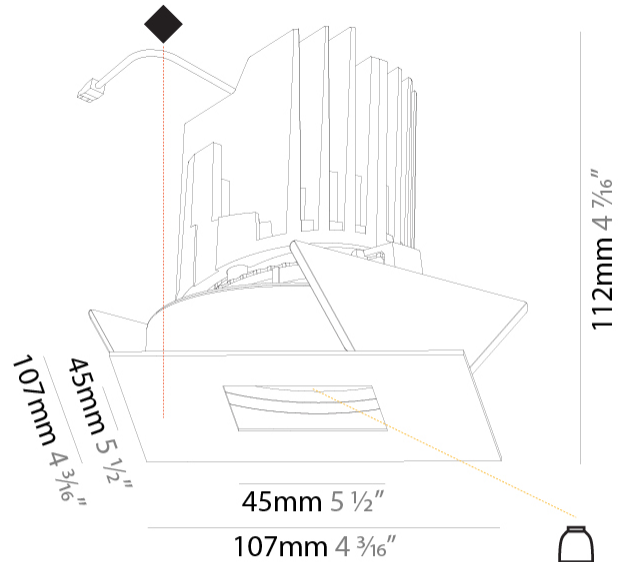

PHYSICAL

Shape: Square
Length (mm): 107
Length (in): 4 3/16
Width (mm): 107
Width (in): 4 3/16
Depth (mm): 112
Depth (in): 4 7/16
Ceiling Thickness (mm): 10 / 12.5 / 15
Ceiling Thickness (in): 3/8 or 1/2 or 9/16
Min. Recessing Depth (mm): 130
Min. Recessing Depth (in): 5 1/8
Light Distribution: Adjustable / Downlight
Weight (kg): 0.479
Weight (lbs): 1.06
Fixture Finish: SSR / BKV / CWI / CRY / HAB / LAG / UFT / ITA / RUA / RUR / MIC / FTG / MYG / TWT / LOD / PUS / FRO / FUP / KIA / POP / BLS / SPG / MEY / GOH / GUM / CHC / COM / ABZ / JAG / OBR / MOS / ROR
Fixture Material: Aluminum Die Cast
Cut-out Measurements: 98mm / 3 7/8"

ELECTRICAL

Lamp Type: LED (Zhaga Standard)
Input Wattage (W): 16.5
Total Output Wattage (W): 14
Dimming: Tri-Mode (Non-Dimming and Phase Dimming (120Vac only) and 0-10V Dimming)
Driver Included: No
Driver Location: Recessed Housing
Driver Type: Constant Current - Universal
Driver Class: Class 2
Housing: See components
Input Voltage (V): 120 - 277
Constant Current (MA): 500

LED

Number of LEDs: 1
Color Temperature (°K): 2700 / 3000 / 3500 / 4000
Max. Delivered Lumen (lm): 940 / 980 / 1029 / 1050
Nominal Lumen (lm): 1386 / 1438 / 1511 / 1542
CRI: >90 CRI
Lamp Life (hrs): 50000

OPTICAL

Reflector°: 20 / 40 / 60
Adjustability: Rotational 355°; Tilt 30°

RATINGS AND CERTIFICATIONS

Certified By: Certified for North American Standards
IP rating: IP20