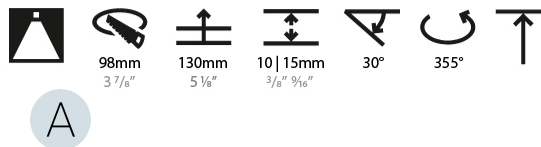

PHYSICAL

Shape: Square
Length (mm): 107
Length (in): 4 3/16
Width (mm): 107
Width (in): 4 3/16
Depth (mm): 112
Depth (in): 4 7/16
Ceiling Thickness (mm): 10 / 12.5 / 15
Ceiling Thickness (in): 3/8 or 1/2 or 9/16
Min. Recessing Depth (mm): 130
Min. Recessing Depth (in): 5 1/8
Light Distribution: Adjustable / Downlight
Weight (kg): 0.479
Weight (lbs): 1.06
Fixture Finish: SSR / BKV / CWI / CRY / HAB / LAG / UFT / ITA / RUA / RUR / MIC / FTG / MYG / TWT / LOD / PUS / FRO / FUP / KIA / POP / BLS / SPG / MEY / GOH / GUM / CHC / COM / ABZ / JAG / OBR / MOS / ROR
Fixture Material: Aluminum Die Cast
Cut-out Measurements: 98mm / 3 7/8"

ELECTRICAL

Lamp Type: LED (Zhaga Standard)
Input Wattage (W): 16.5
Total Output Wattage (W): 14
Dimming: Tri-Mode (Non-Dimming and Phase Dimming (120Vac only) and 0-10V Dimming)
Driver Included: No
Driver Location: Recessed Housing
Driver Type: Constant Current - Universal
Driver Class: Class 2
Housing: See components
Input Voltage (V): 120 - 277
Constant Current (MA): 500

LED

Number of LEDs: 1
Color Temperature (°K): 2700 / 3000 / 3500 / 4000
Max. Delivered Lumen (lm): 940 / 980 / 1029 / 1050
Nominal Lumen (lm): 1386 / 1438 / 1511 / 1542
CRI: >90 CRI
Lamp Life (hrs): 50000

OPTICAL

Reflector°: 20 / 40 / 60
Adjustability: Rotational 355°; Tilt 30°

RATINGS AND CERTIFICATIONS

Certified By: Certified for North American Standards
IP rating: IP20